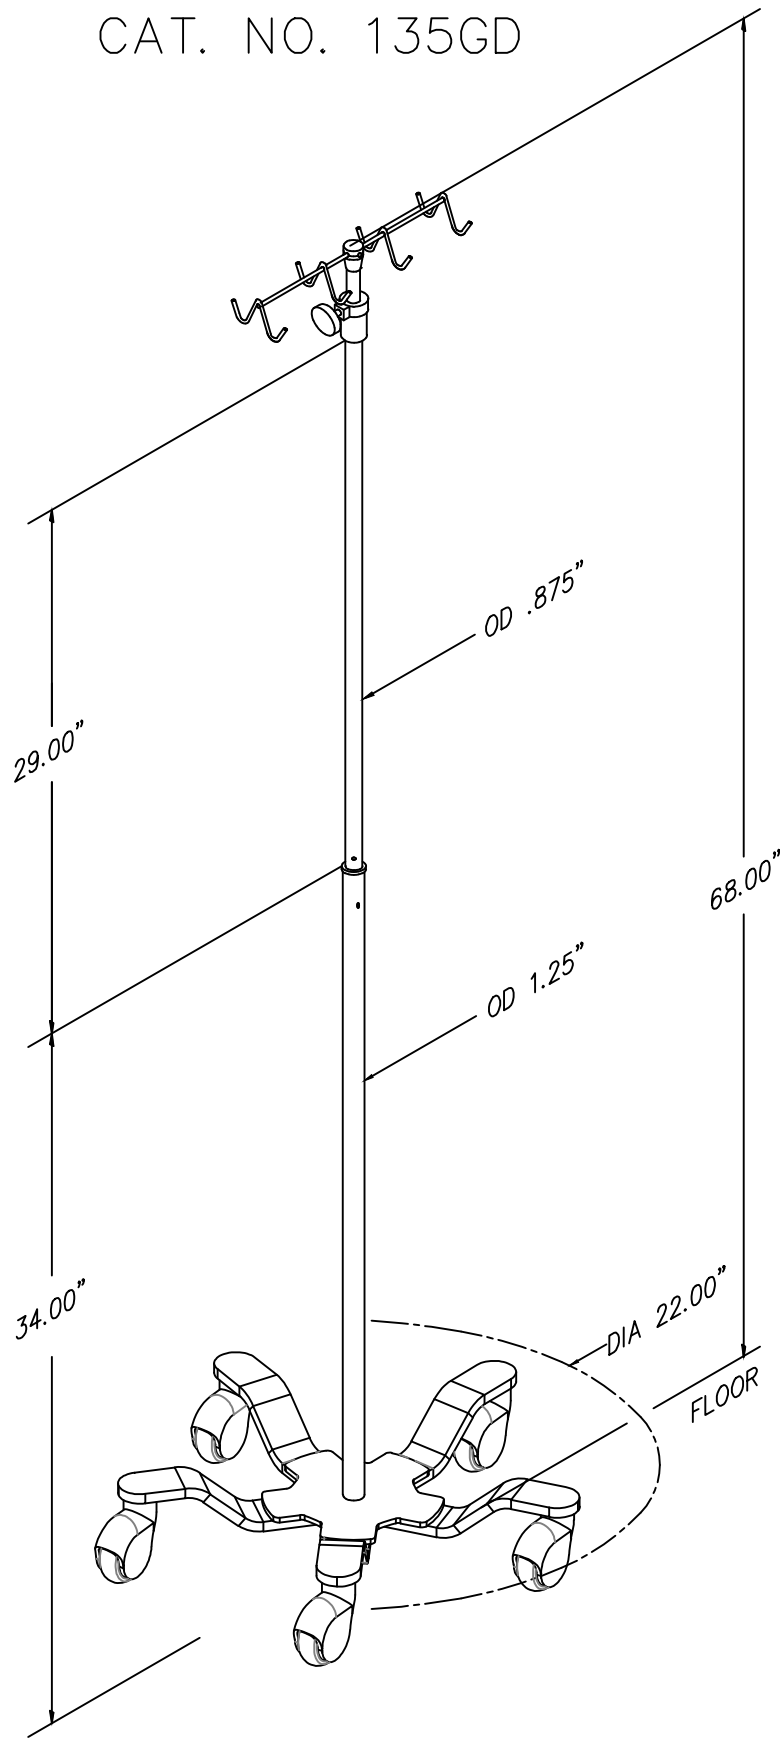

CAT. NO. 135GD

FIVE-LEGGED HEAVYWEIGHT DETACHABLE BASE 22" DIA. SKY-WHITE EPOXY FINISH WITH, 5 EA SOFT RUBBER 3" BALL BEARING CASTERS, TELESCOPING STAINLESS STEEL I.V. POLE WITH SLOW DESCENDING INNER POLE. 8 STAINLESS STEEL HOOKS 99" FULLY EXTENDED 68" COMPRESSED. SHIPPING BOX IS 23-3/4" X 6.00" X 35.00" SHIPPING WEIGHT 32 LBS.

NOTE: ALL DIMENSIONS ARE IN INCHES.

ILL-135GD REV A