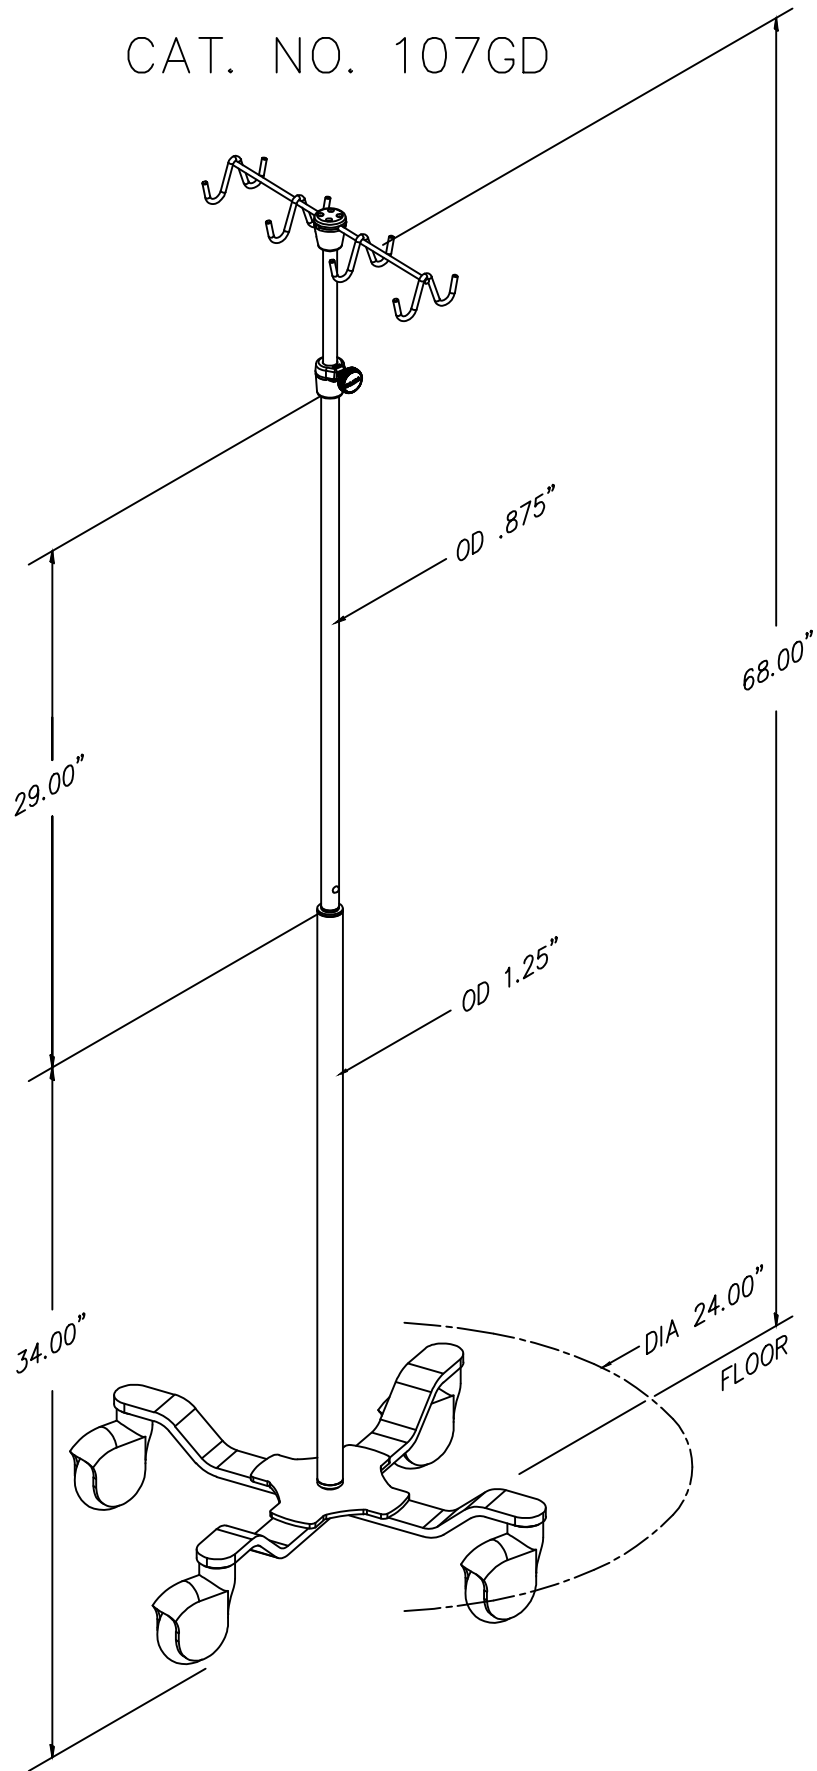

CAT. NO. 107GD

FOUR-LEGGED HEAVYWEIGHT BASE 24.00" DIA. OFF-WHITE EPOXY FINISH WITH, 4 EA SOFT RUBBER 3" BALL BEARING CASTERS, TELESCOPING STAINLESS STEEL I.V. POLE WITH SLOW DESCENDING INNER POLE. 4 STAINLESS STEEL HOOKS 99" FULLY EXTENDED 68" COMPRESSED. SHIPPING BOX IS 23-3/4" X 6.00" X 35.00" BOX. SHIPPING WEIGHT 29 LBS.

NOTE: ALL DIMENSIONS ARE IN INCHES.

ILL-107GD REV A