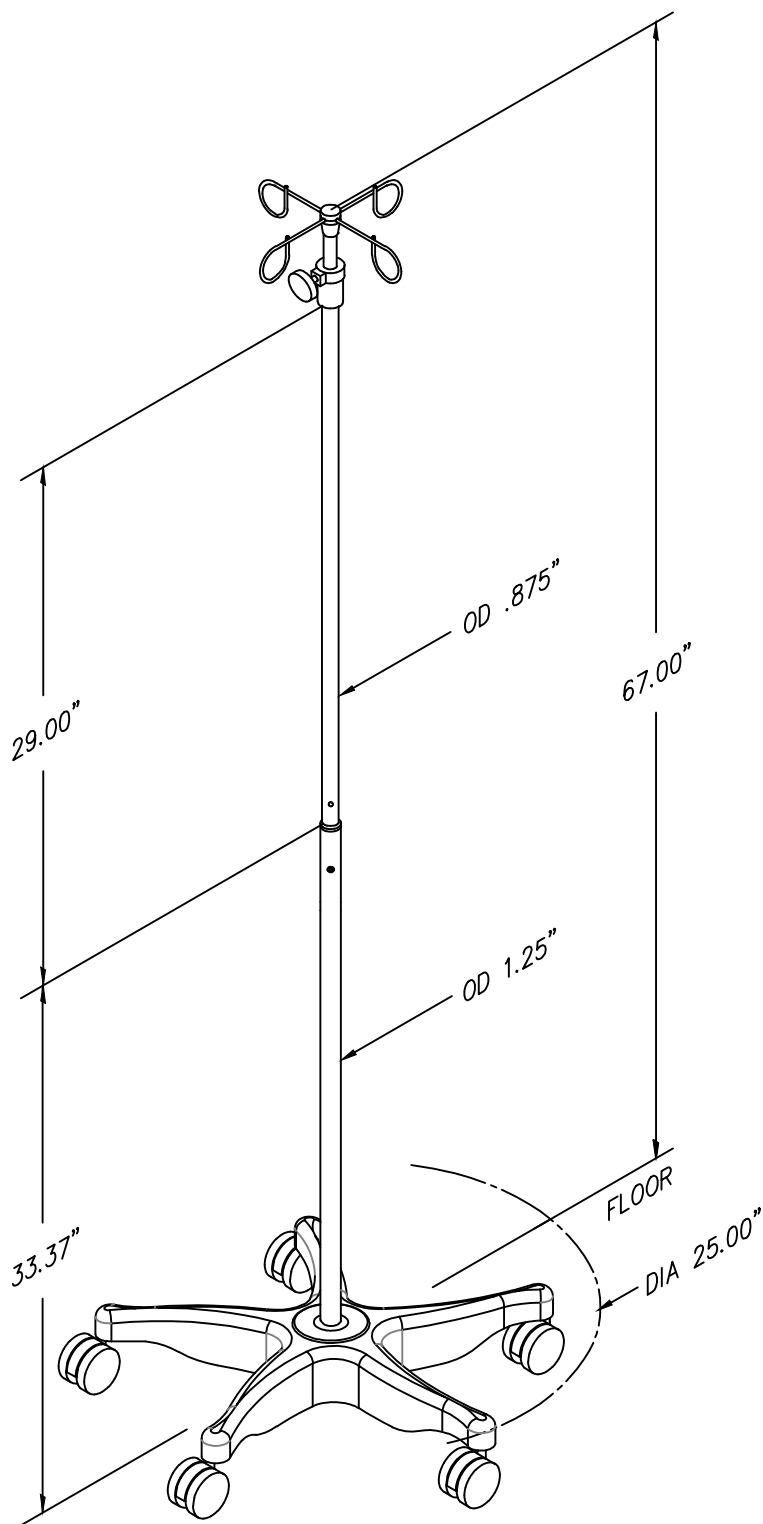

CAT. NO. 326MRI

FIVE-LEGGED OFF YELLOW COATED PLASTIC BASE
25" DIA. WITH 5 EA MRI CASTERS. STAINLESS STEEL
BASE POLE. TELESCOPING STAINLESS STEEL TOP POLE, WITH
SLOW DESCENDING INNER POLE. 4 STAINLESS STEEL HOOKS.
THE TOP POLE REACHES 94" FULLY EXTENDED 67" COMPRESSED.
SHIPPING BOX IS 33.5 X 23.5 X 5.5. SHIPPING WEIGHT 13 LBS.

NOTE: ALL DIMENSIONS ARE IN INCHES.

ILL-326MRI REV A