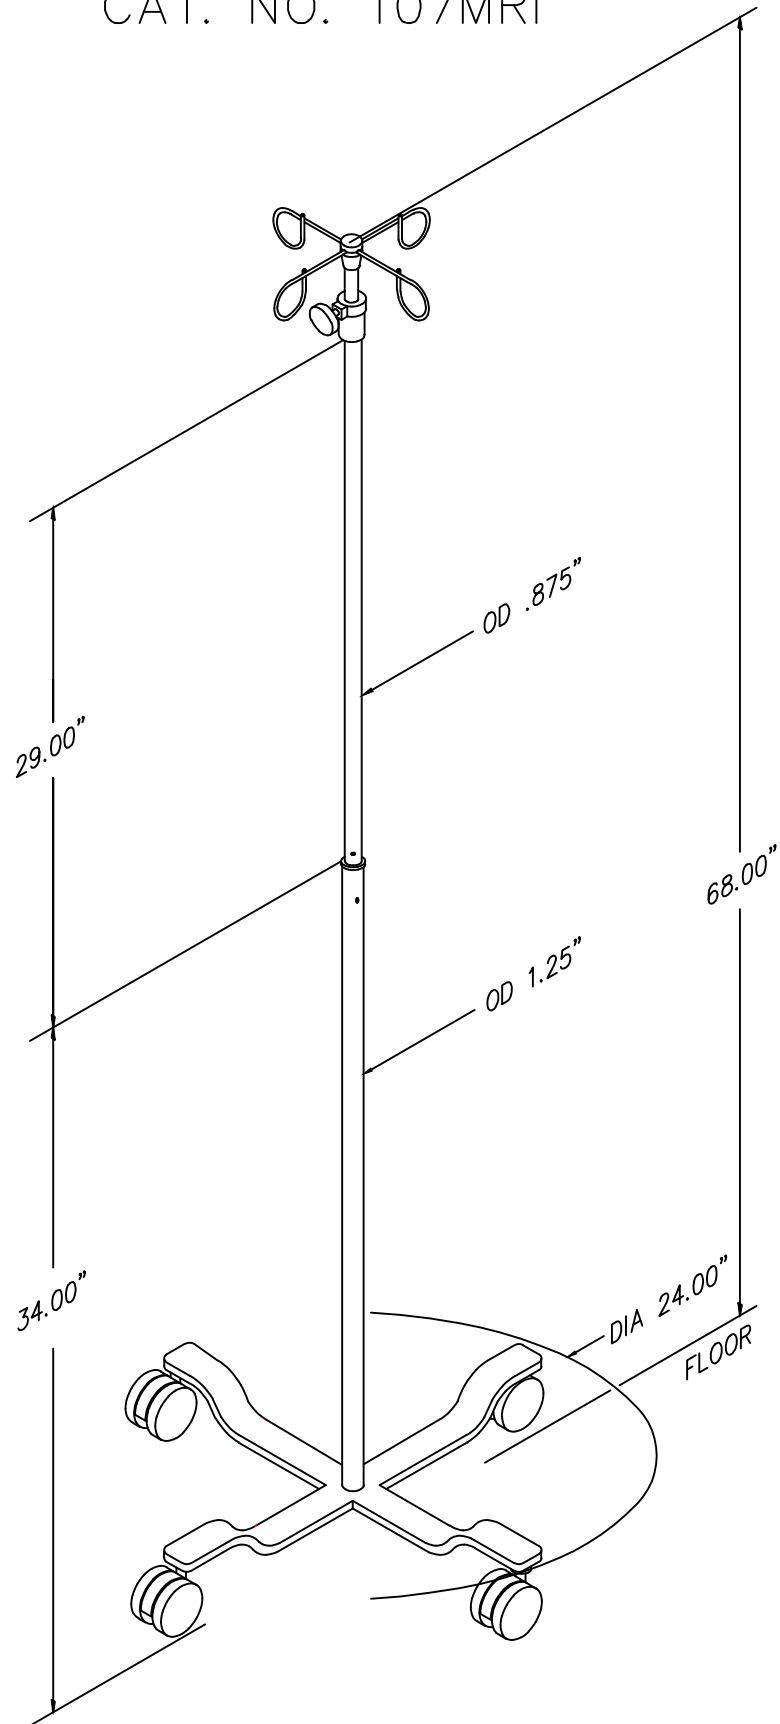

CAT. NO. 107MRI

FOUR-LEGGED HEAVYWEIGHT BASE 24.00" DIA. YELLOW EPOXY FINISH WITH, 4 EA MRI CASTERS, TELESCOPING STAINLESS STEEL I.V. POLE WITH SLOW DESCENDING INNER POLE. 4 STAINLESS STEEL HOOKS 99" FULLY EXTENDED 68" COMPRESSED. SHIPPING BOX IS 18 X 18 X 34.75 BOX. SHIPPING WEIGHT 29 LBS.

NOTE: ALL DIMENSIONS ARE IN INCHES.

ILL-107MRI REV A CE