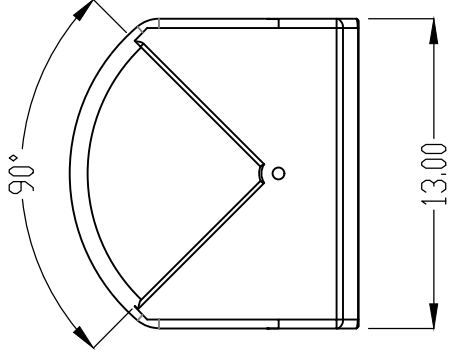

CAT . NO . 217T

THE TRANS-PAL CAN BE USED AS AN OPTIONAL ACCESSORY ON MOST PRYOR PRODUCTS I.V. STANDS.
MATL: BLACK ABS

NOTE: ALL DIMENSIONS ARE IN INCHES.

ILL-217T REV A