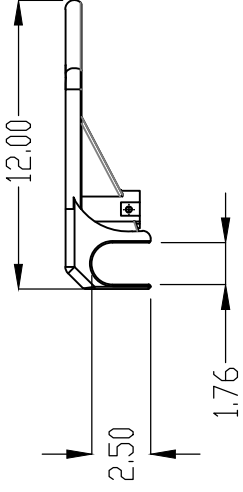

CAT . NO . 217T

THE TRANS-PAL CAN BE USED AS AN OPTIONAL ACCESSORY ON MOST PRYOR PRODUCTS I.V. STANDS.
MATL: BLACK ABS

NOTE: ALL DIMENSIONS ARE IN INCHES.

ILL-217T REV A