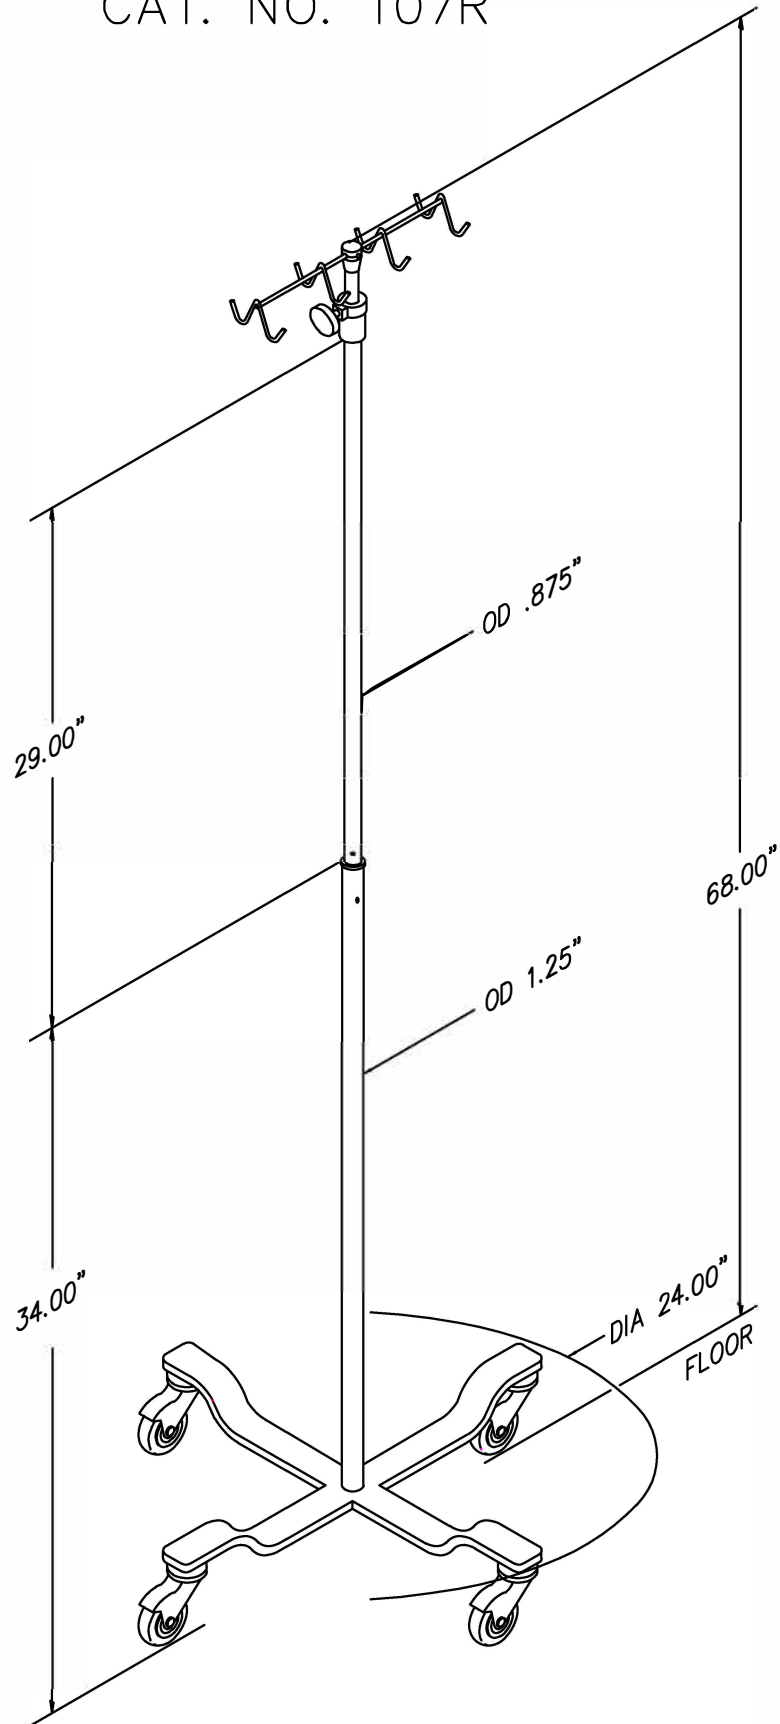

CAT. NO. 107R

FOUR-LEGGED HEAVYWEIGHT BASE 24.00" DIA. OFF-WHITE EPOXY FINISH WITH, 4 EA SOFT RUBBER 3" BALL BEARING CASTERS, TELESCOPING STAINLESS STEEL I.V. POLE WITH SLOW DESCENDING INNER POLE. 8 STAINLESS STEEL HOOKS 99" FULLY EXTENDED 68" COMPRESSED. SHIPPING BOX IS 18 X 18 X 34.75 BOX. SHIPPING WEIGHT 29 LBS.

NOTE: ALL DIMENSIONS ARE IN INCHES.

ILL-107R REV A CE