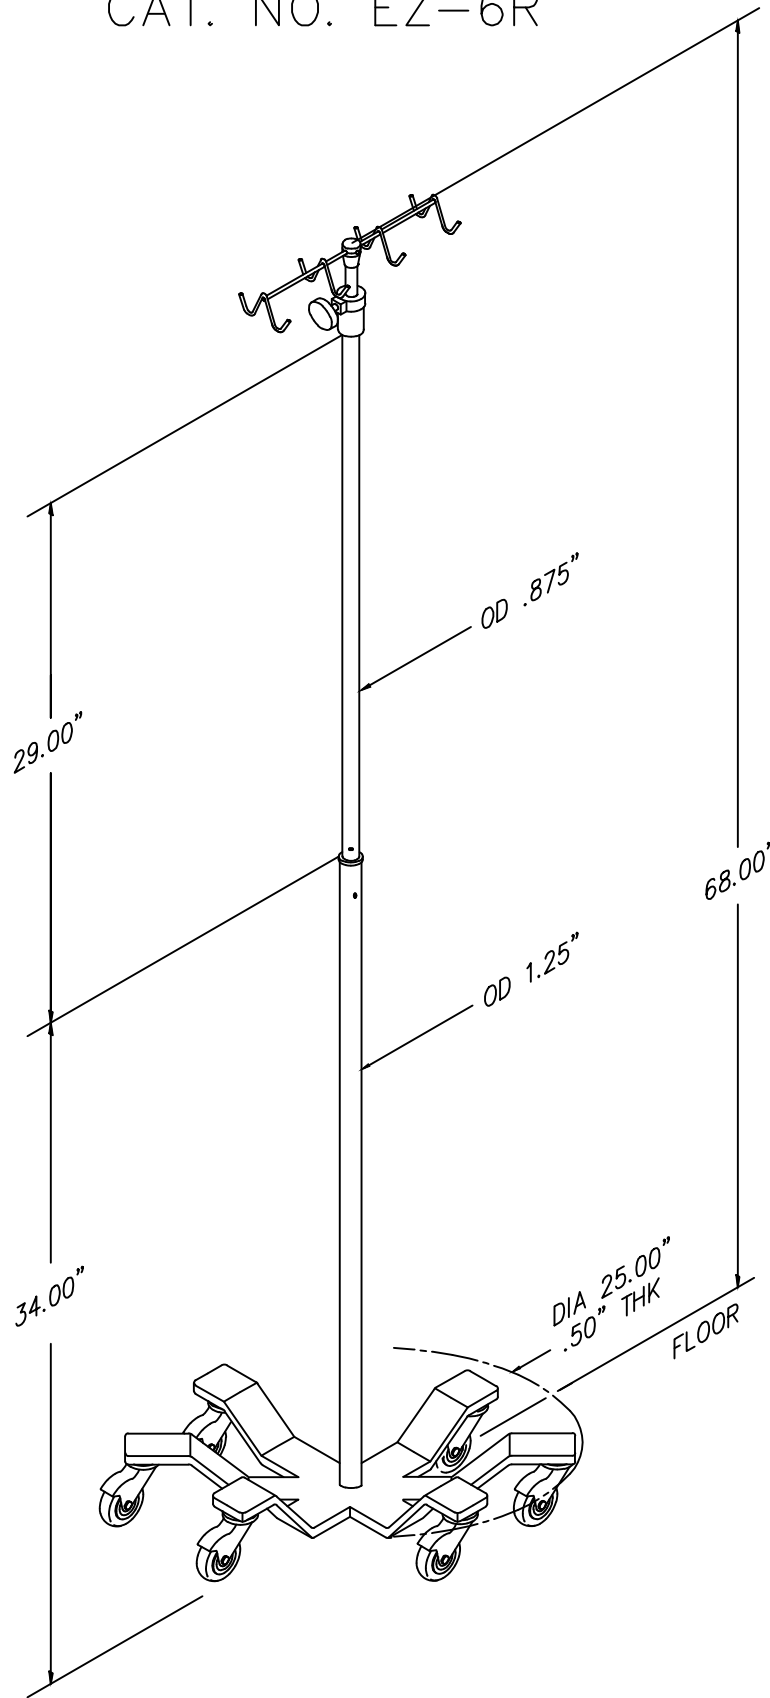

CAT. NO. EZ-6R

SIX-LEGGED HEAVYWEIGHT KNOCK DOWN (DETACHABLE) BASE 25.00" DIA. WHITE EPOXY FINISH WITH, 6 EA SOFT RUBBER 3" BALL BEARING CASTERS, 2 EA LOCKING. TELESCOPING STAINLESS STEEL I.V. POLE WITH 8 STAINLESS STEEL HOOKS. SLOW DESCENDING INNER POLE. 99" FULLY EXTENDED 68" COMPRESSED. SHIPPING BOX IS 23.50" X 8.75" X 33.50" BOX. SHIPPING WEIGHT 37 LBS.

NOTE: ALL DIMENSIONS ARE IN INCHES.

ILL-EZ-6R REV A