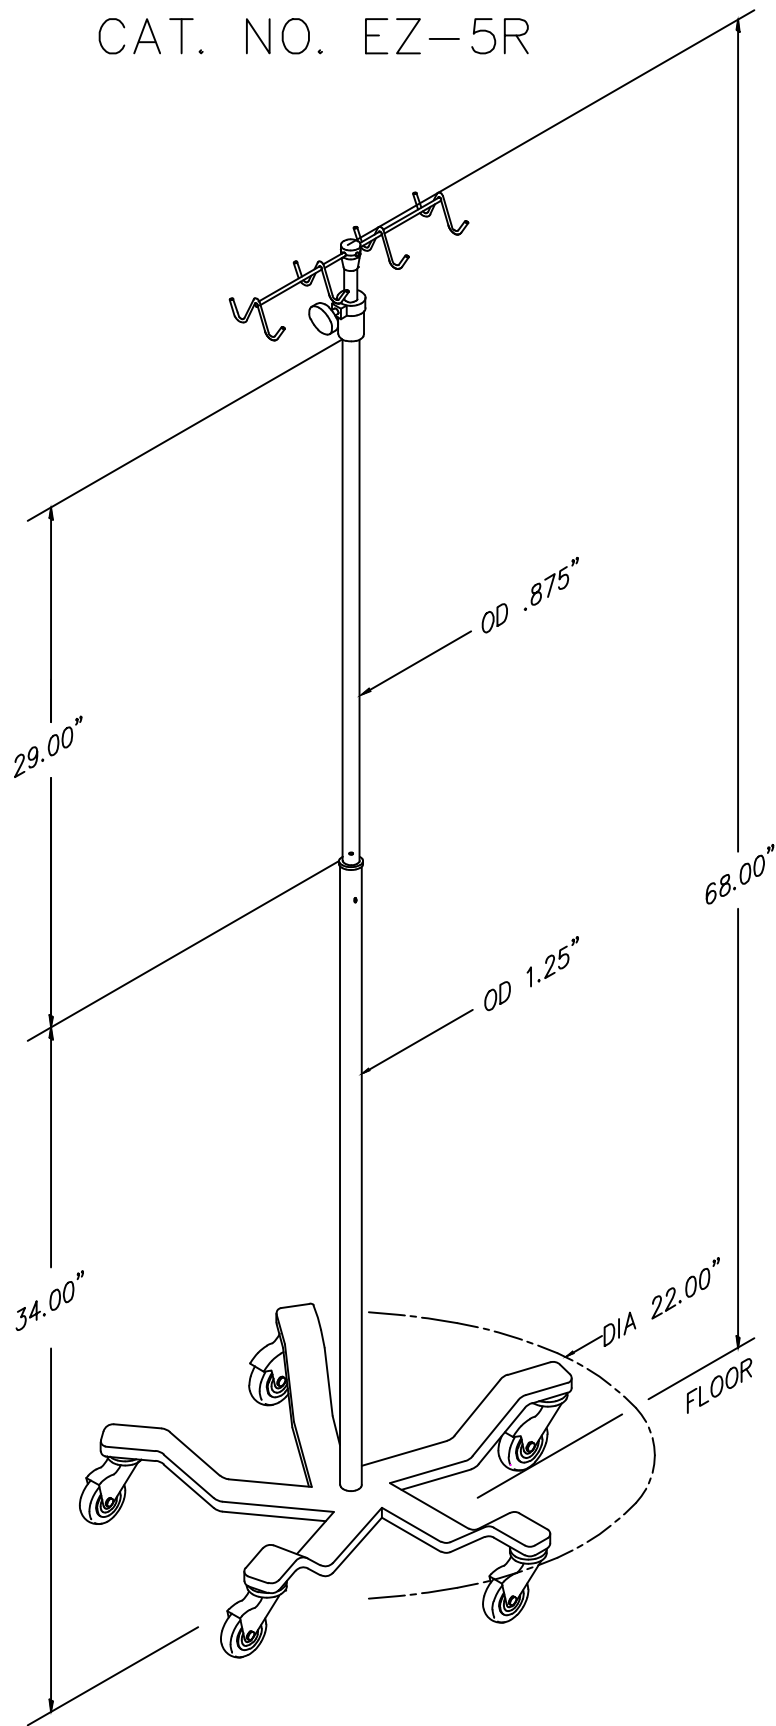

CAT. NO. EZ-5R

DETACHABLE FIVE-LEGGED HEAVYWEIGHT BASE 22" DIA. SKY-WHITE EPOXY FINISH WITH, 5 EA SOFT RUBBER 3" BALL BEARING CASTERS, TELESCOPING STAINLESS STEEL I.V. POLE WITH SLOW DESCENDING INNER POLE. 8 STAINLESS STEEL HOOKS 99" FULLY EXTENDED 68" COMPRESSED. SHIPPING BOX IS 23.5" X 6.00" X 35.00" SHIPPING WEIGHT 32 LBS.

NOTE: ALL DIMENSIONS ARE IN INCHES.

ILL-EZ-5R REV A 