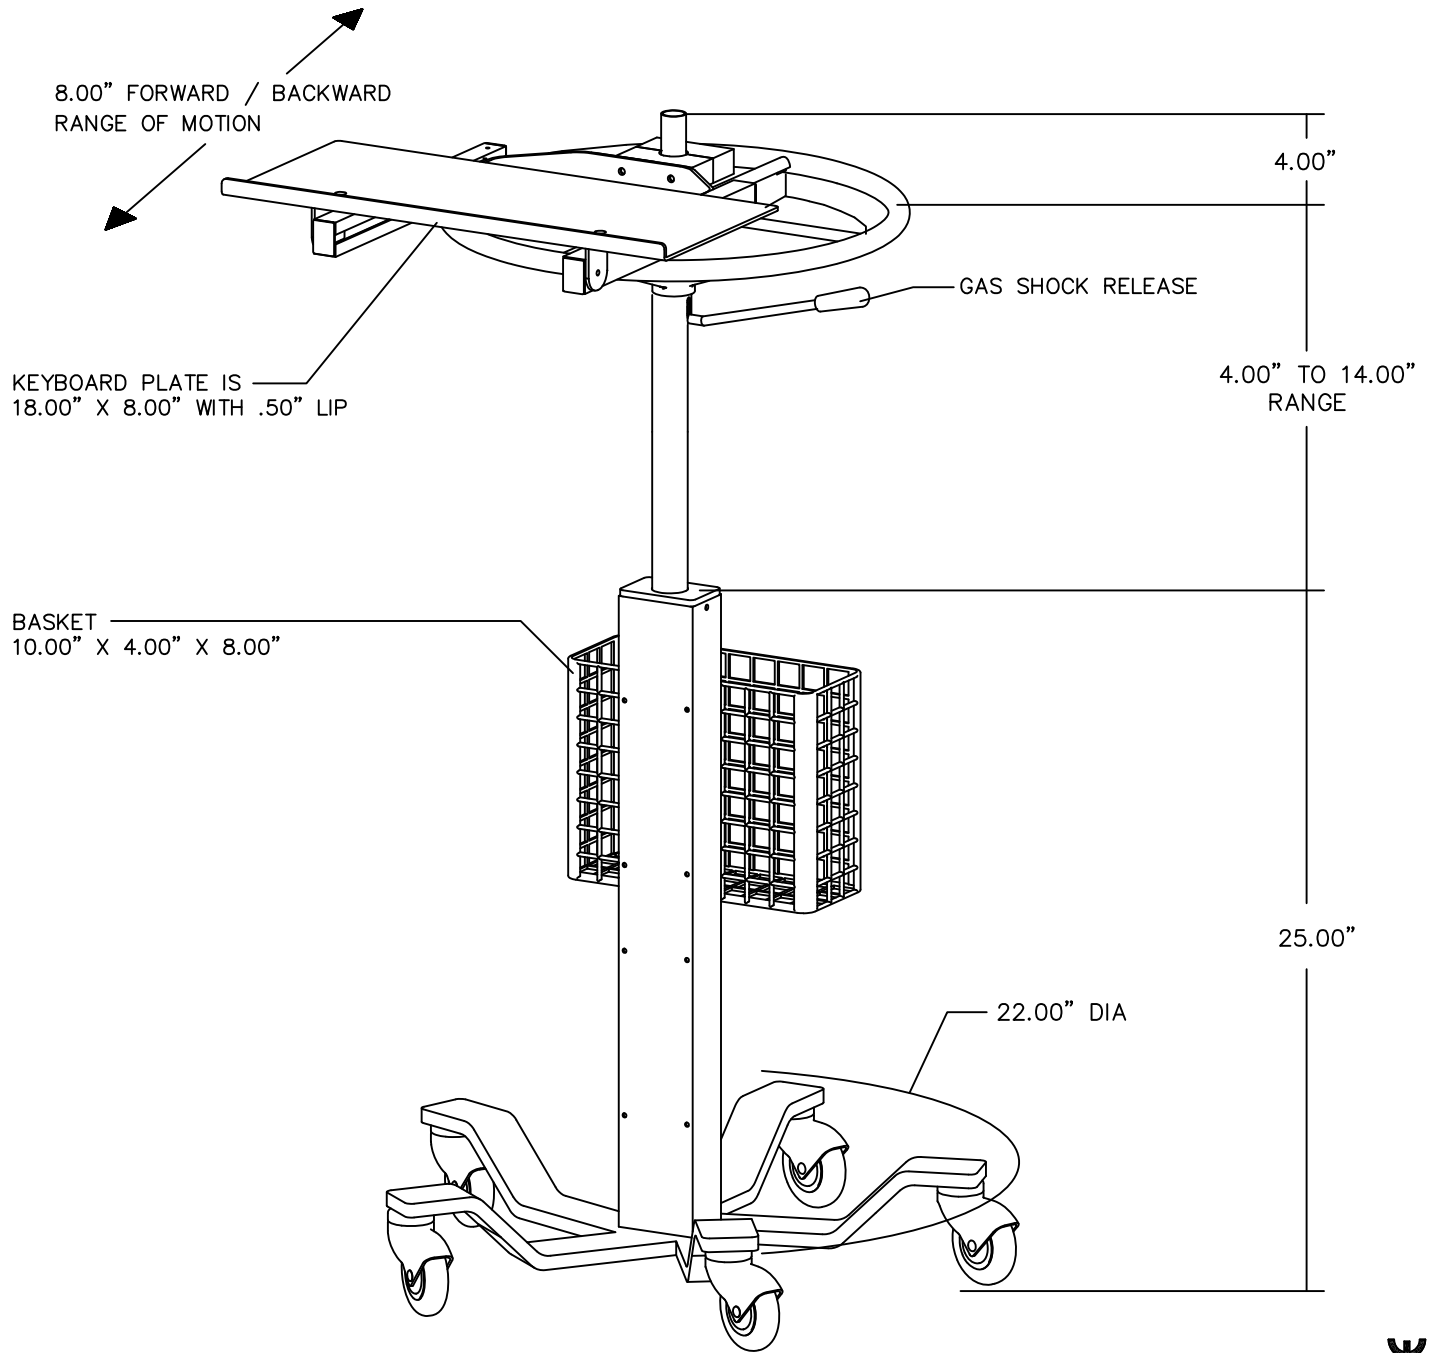

CAT.NO. 520

5-LEG 22" DIAMETER, LOW CENTER-OF-GRAVITY STEEL BASE WITH GRAY EPOXY FINISH. 3" PREMIUM RUBBER CASTERS WITH BALL BEARINGS. WELDED RECTANGLE STEEL BASE POLE. TELESCOPING STAINLESS STEEL INNER POLE CAN BE ADJUSTED THROUGH A 10" RANGE. BLACK EPOXY FINISH KEYBOARD ASSEMBLY INCLUDES TILT AND SLIDE ADJUSTMENT. SUPPORT WHEEL ATTACHES TO TELESCOPING INNER POLE AND INCLUDES A UTILITY TRAY. BLACK EPOXY FINISH UTILITY BASKET ATTACHES TO BASE POLE. SHIPPING BOX IS 22.25" X 20.00" X 37.50", SHIPPING WEIGHT IS 64 LBS

NOTE: ALL DIMENSIONS ARE IN INCHES.

ILL-520 REV B 