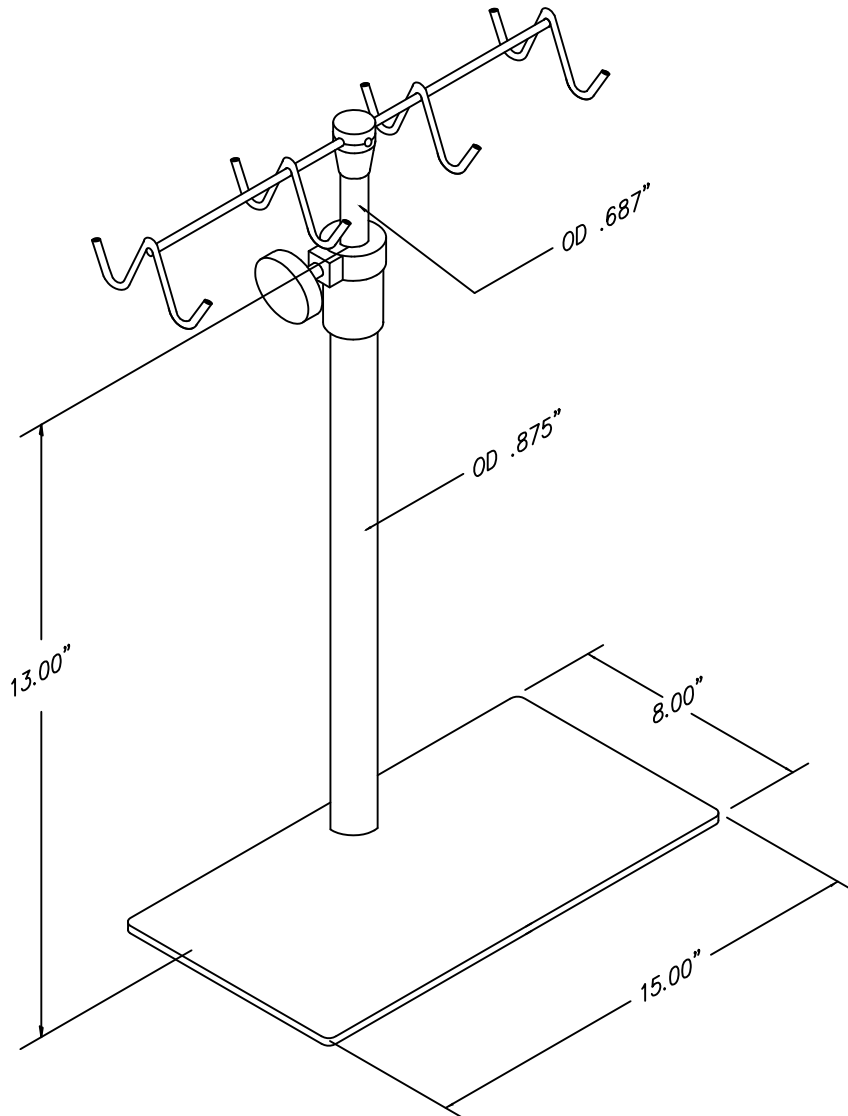

CAT. NO. 415

STEEL BASE 8.00" X 15.00". SKY WHITE POWDER COAT FINISH
TELESCOPING IV POLE WITH 8 STAINLESS STEEL HOOKS. SLOW
DESCENDING INNER POLE. 27.00" FULLY EXTENDED 15.50"
COMPRESSED. SHIPPING BOX IS 15" X 17" X 4"-3/4 BOX.
SHIPPING WEIGHT 12.6 LBS.

NOTE: ALL DIMENSIONS ARE IN INCHES.

ILL-415 REV A 