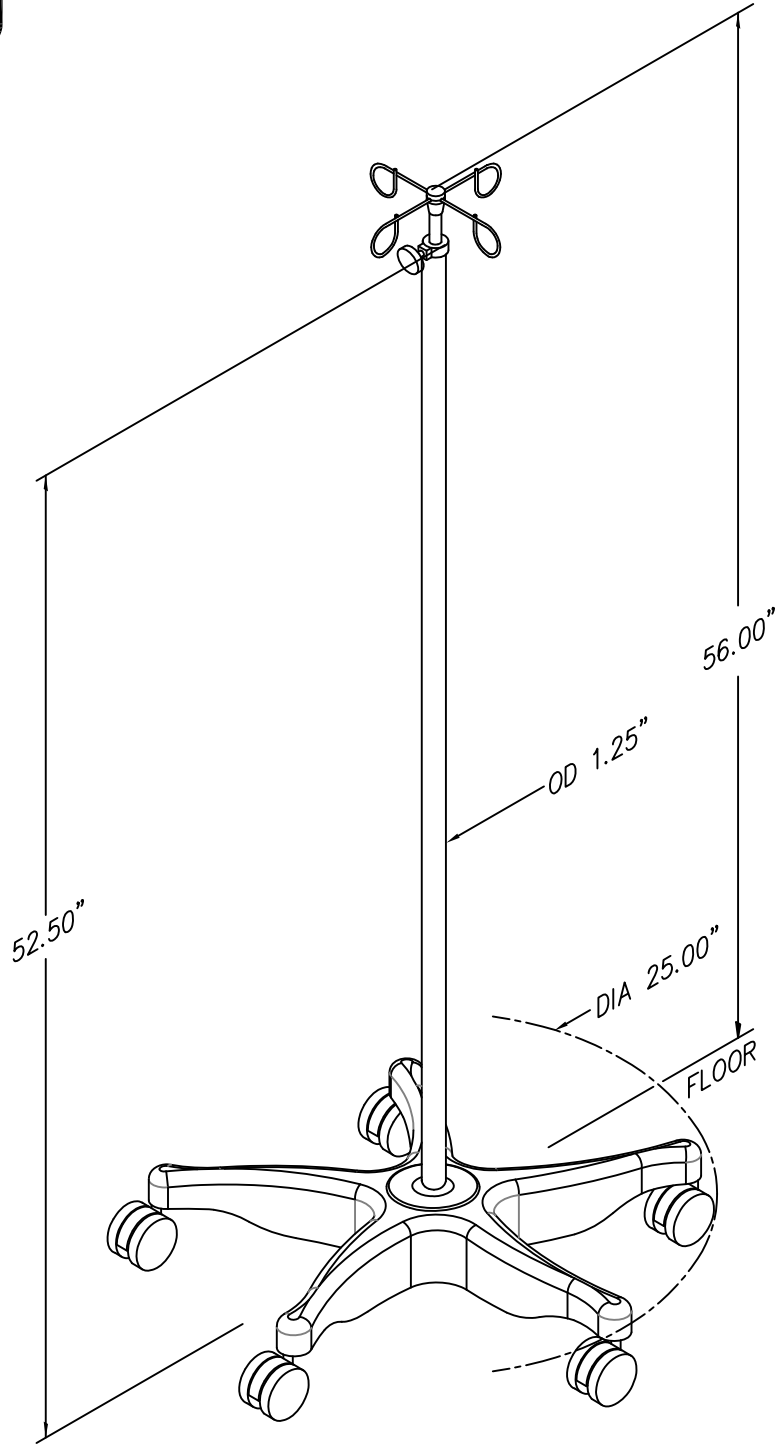

# CAT. NO. 336

FIVE-LEGGED OFF WHITE EPOXY COATED BASE 25.00" DIA. WITH 5 EA PLASTIC 2-1/2" TWIN WHEEL CASTERS. STAINLESS STEEL TOP POLE, WITH SLOW DESCENDING INNER POLE. 4 STAINLESS STEEL HOOKS. TELESCOPING POLE REACHES 102" FULLY EXTENDED 56" COMPRESSED. SHIPPING BOX IS 23.62 X 5.87 X 49.75 SHIPPING WEIGHT 17 LBS.

**NOTE:** ALL DIMENSIONS ARE IN INCHES.

ILL-336 REV E