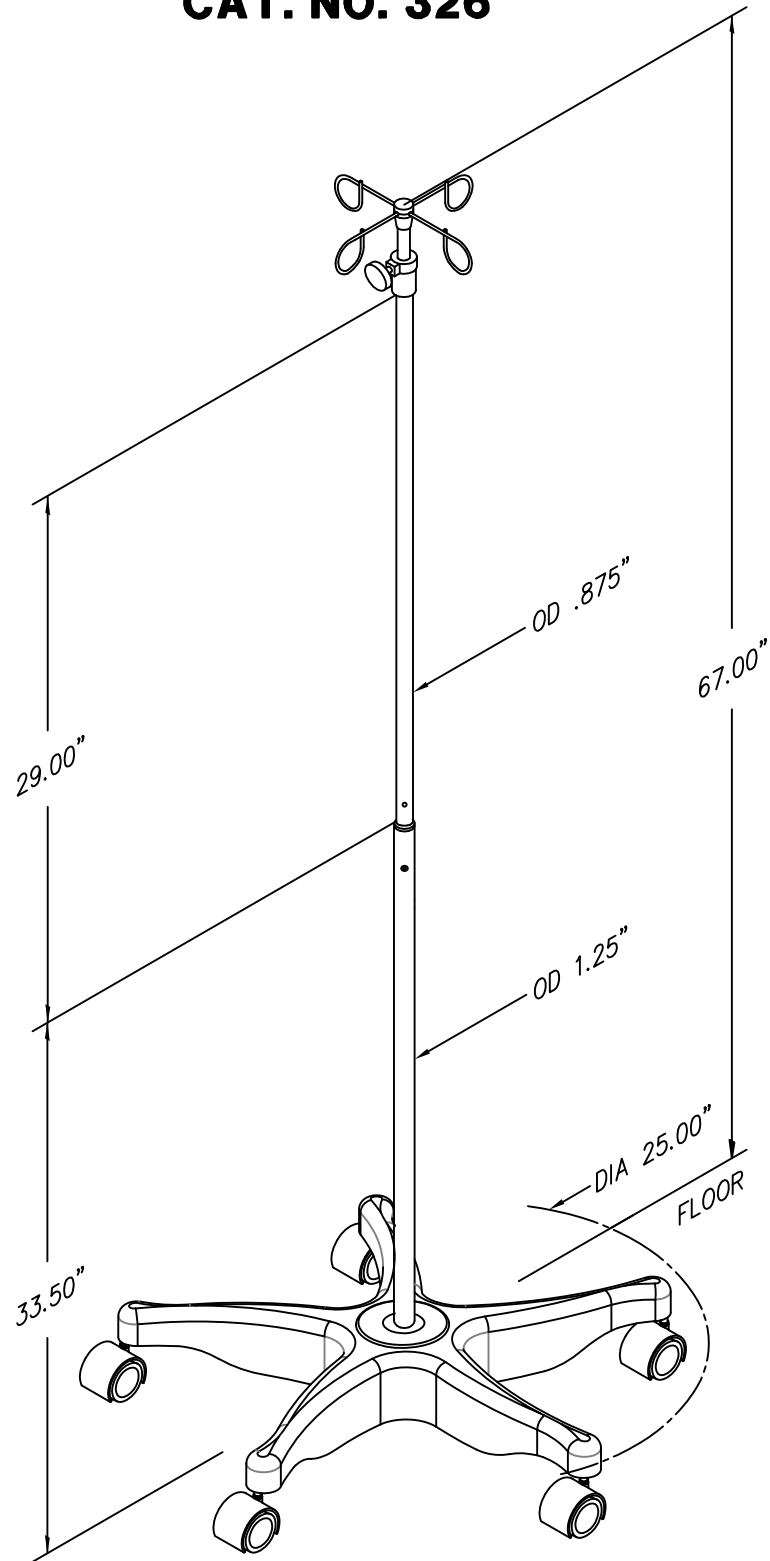

CAT. NO. 326

FIVE-LEGGED OFF WHITE EPOXY COATED BASE
25" DIA. WITH 5 EA PLASTIC 2" HOODED CASTERS. STAINLESS STEEL
BASE POLE. TELESCOPING STAINLESS STEEL TOP POLE, WITH
SLOW DESCENDING INNER POLE. 4 STAINLESS STEEL HOOKS.
THE TOP POLE REACHES 94" FULLY EXTENDED 67" COMPRESSED.
SHIPPING BOX IS 33.5 X 23.5 X 5.5. SHIPPING WEIGHT 13 LBS.

NOTE: ALL DIMENSIONS ARE IN INCHES.

ILL-326 REV E 