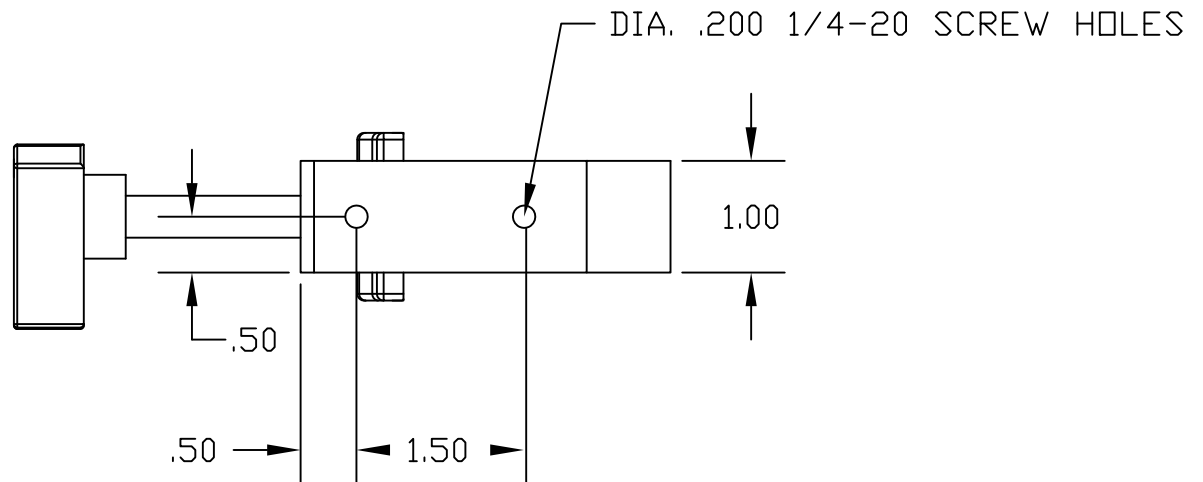

CAT. NO. 283

BLACK ANODIZED ALUMINUM CLAMP WITH DETACHABLE KNOB. SELF ADJUSTING THRUST PLATE. CLAMP ADJUSTS FROM 0 TO 1-1/2.

NOTE: ALL DIMENSIONS ARE IN INCHES.