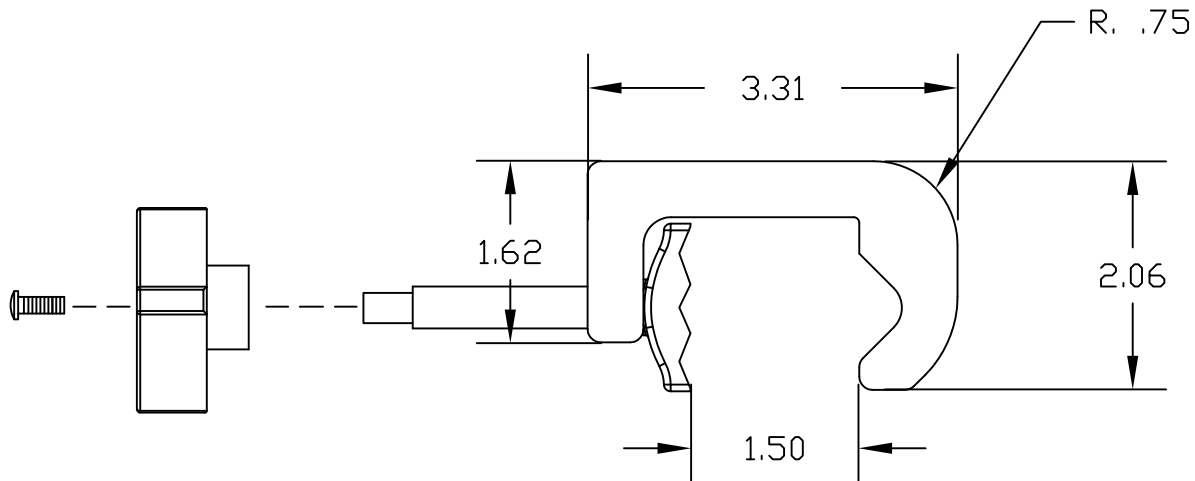

CAT. NO. 283

BLACK ANODIZED ALUMINUM CLAMP WITH DETACHABLE KNOB. SELF ADJUSTING THRUST PLATE. CLAMP ADJUSTS FROM 0 TO 1-1/2.

NOTE: ALL DIMENSIONS ARE IN INCHES.