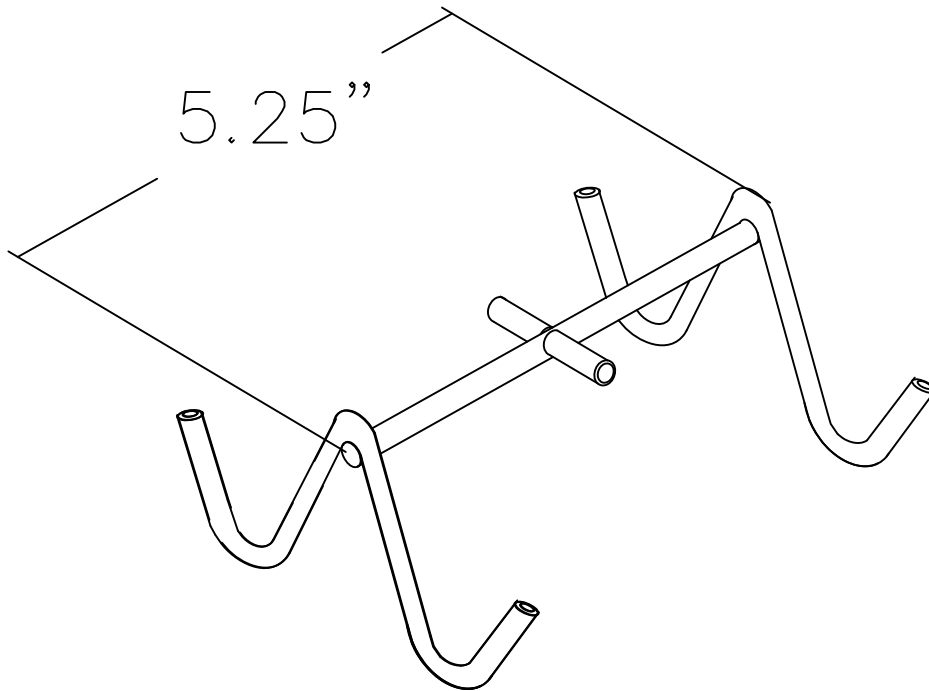

CAT NO. 247-4H

4 HOOK TOP

● 1/4" ROUND POLISHED STAINLESS STEEL