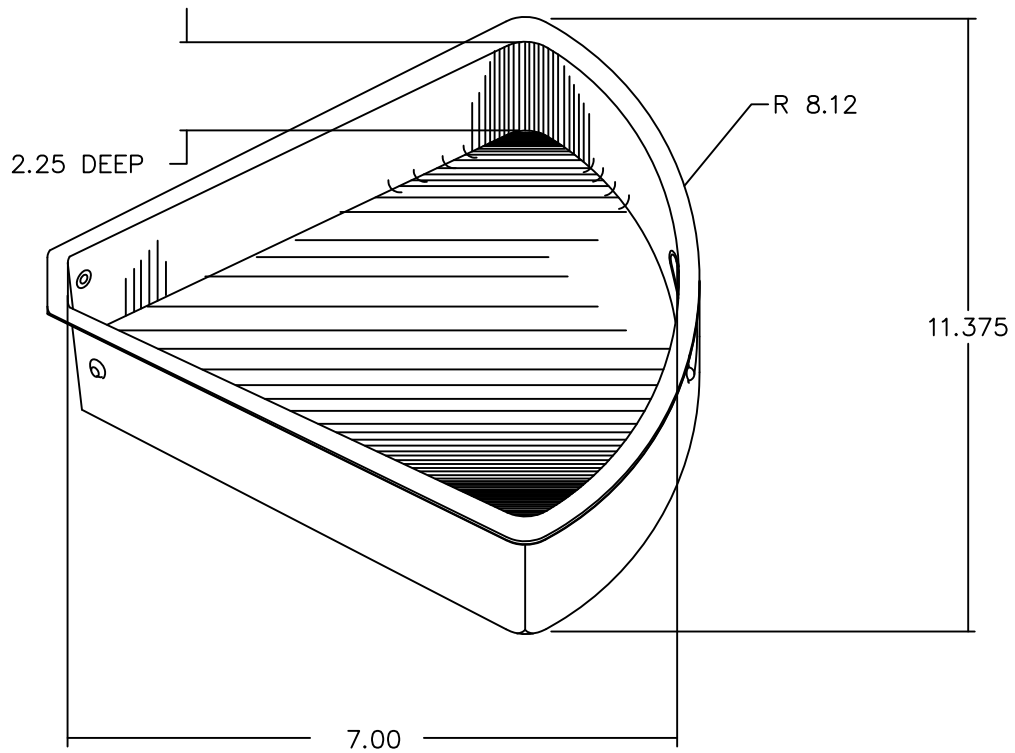

# CAT. NO. 218

OPPOSITIONAL ACCESSORY FOR SUPPORT WHEEL. MATERIAL: BLACK ABS MILL THK .090  
FINNISH: HAIRCELL TEXTURE

**NOTE:** ALL DIMENSIONS ARE IN INCHES.