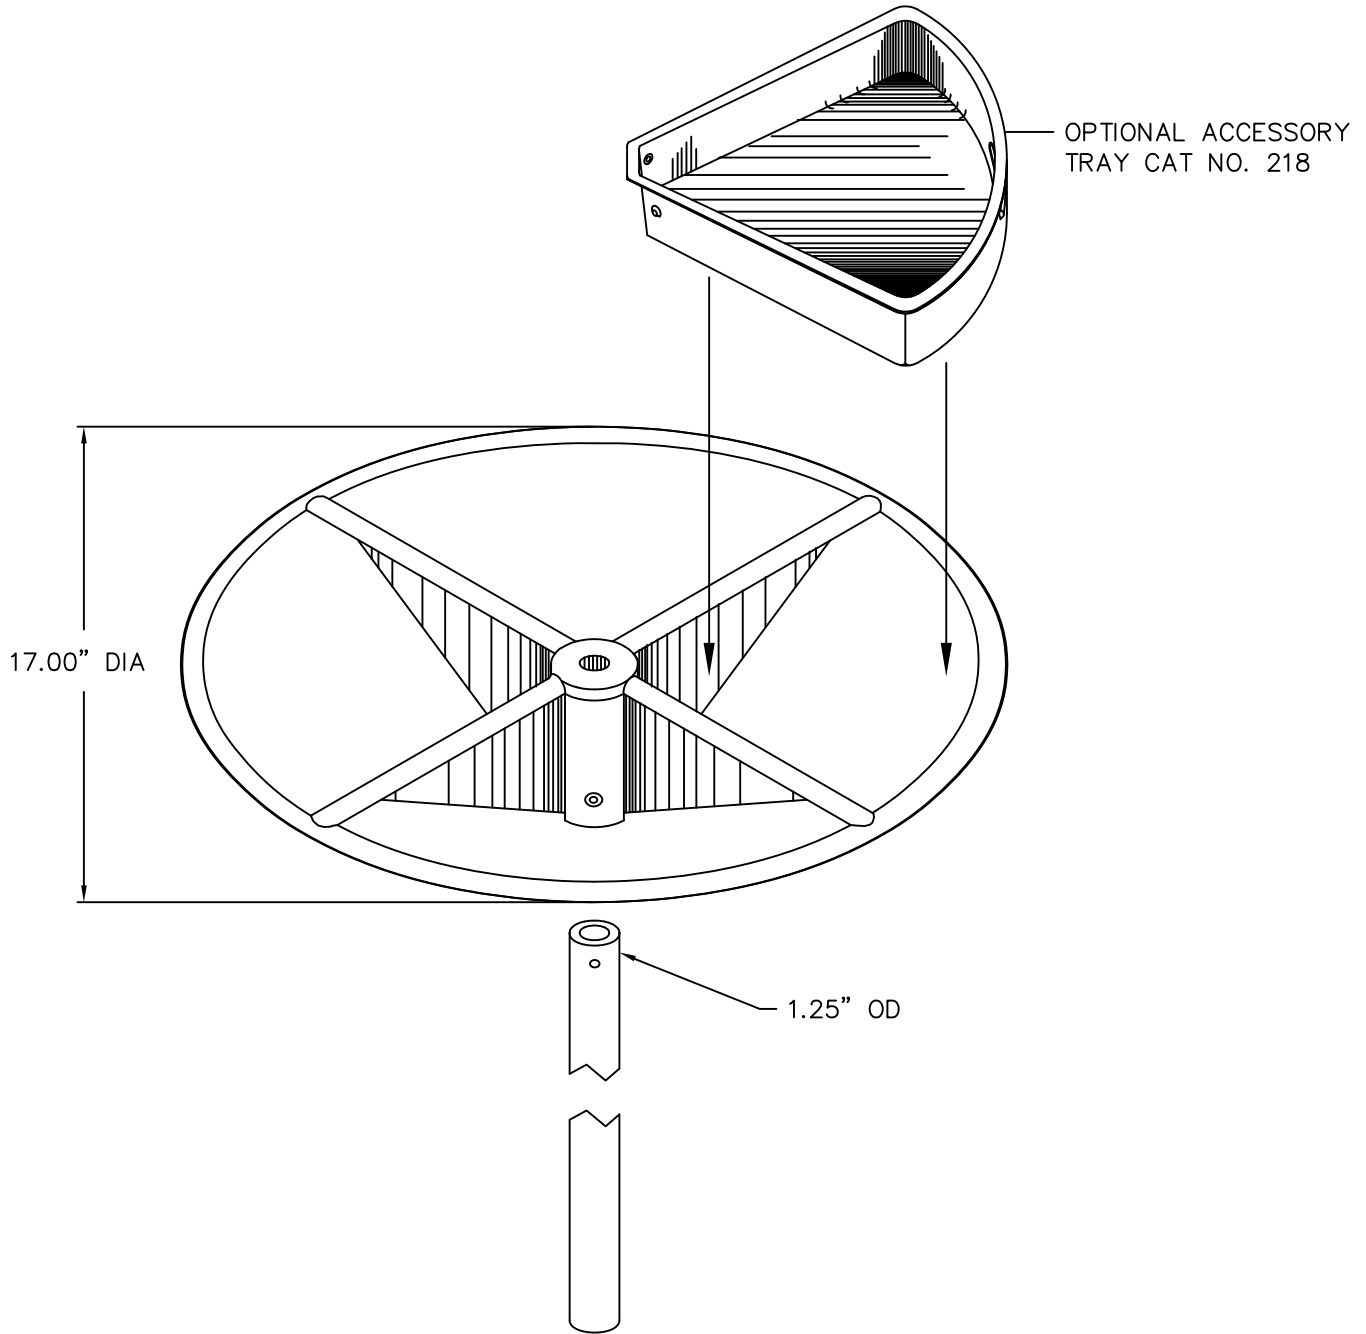

**CAT . NO . 217**  
**(ACCOMODATES TRAY NO. 218)**

THE SUPPORT WHEEL CAN BE USED AS AN OPTIONAL ACCESSORY WITH ALL 1-1/4 OD TUBE PRYOR PRODUCTS I.V. STANDS. SUPPORT WHEEL CAN ACCOMMODATE UP TO FOUR SNAP IN REMOVABLE TRAYS, MATL: BLACK ABS

**NOTE:** ALL DIMENSIONS ARE IN INCHES.