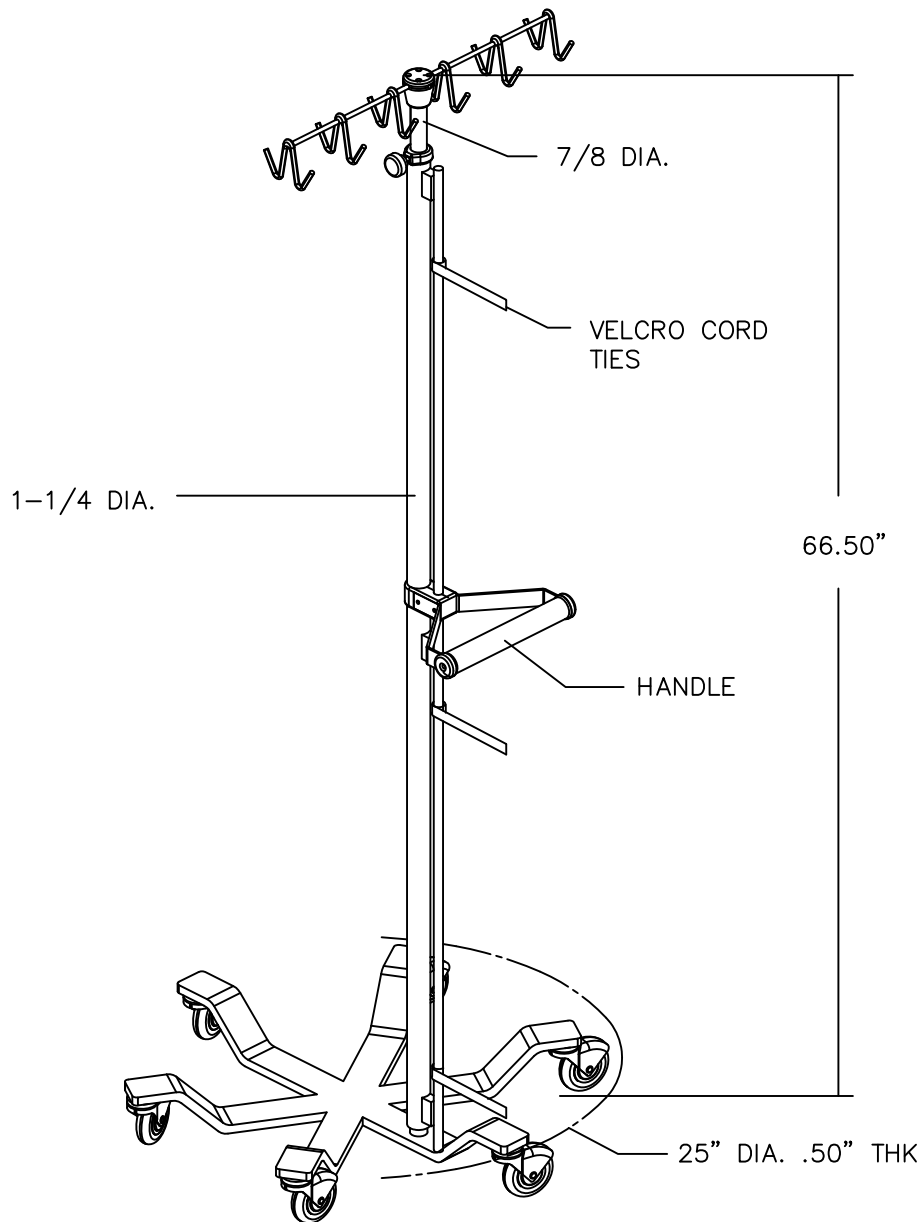

CAT. NO. 178

SIX-LEGGED HEAVYWEIGHT BASE 25.00" DIA. WHITE EPOXY FINISH. WITH 4 EA. SOFT RUBBER 3" BALL BEARING CASTERS 2 EA. LOCKING. TELESCOPING STAINLESS STEEL I.V. POLE WITH A SLOW DESCENDING INNER POLE. 12 STAINLESS STEEL HOOKS. 82" FULLY EXTENDED 66.50" COMPRESSED. SHIPPING BOX IS 23-1/8" X 8-3/4" X 66-1/8" BOX. SHIPPING WEIGHT 54 LBS.

NOTE: ALL DIMENSIONS ARE IN INCHES.