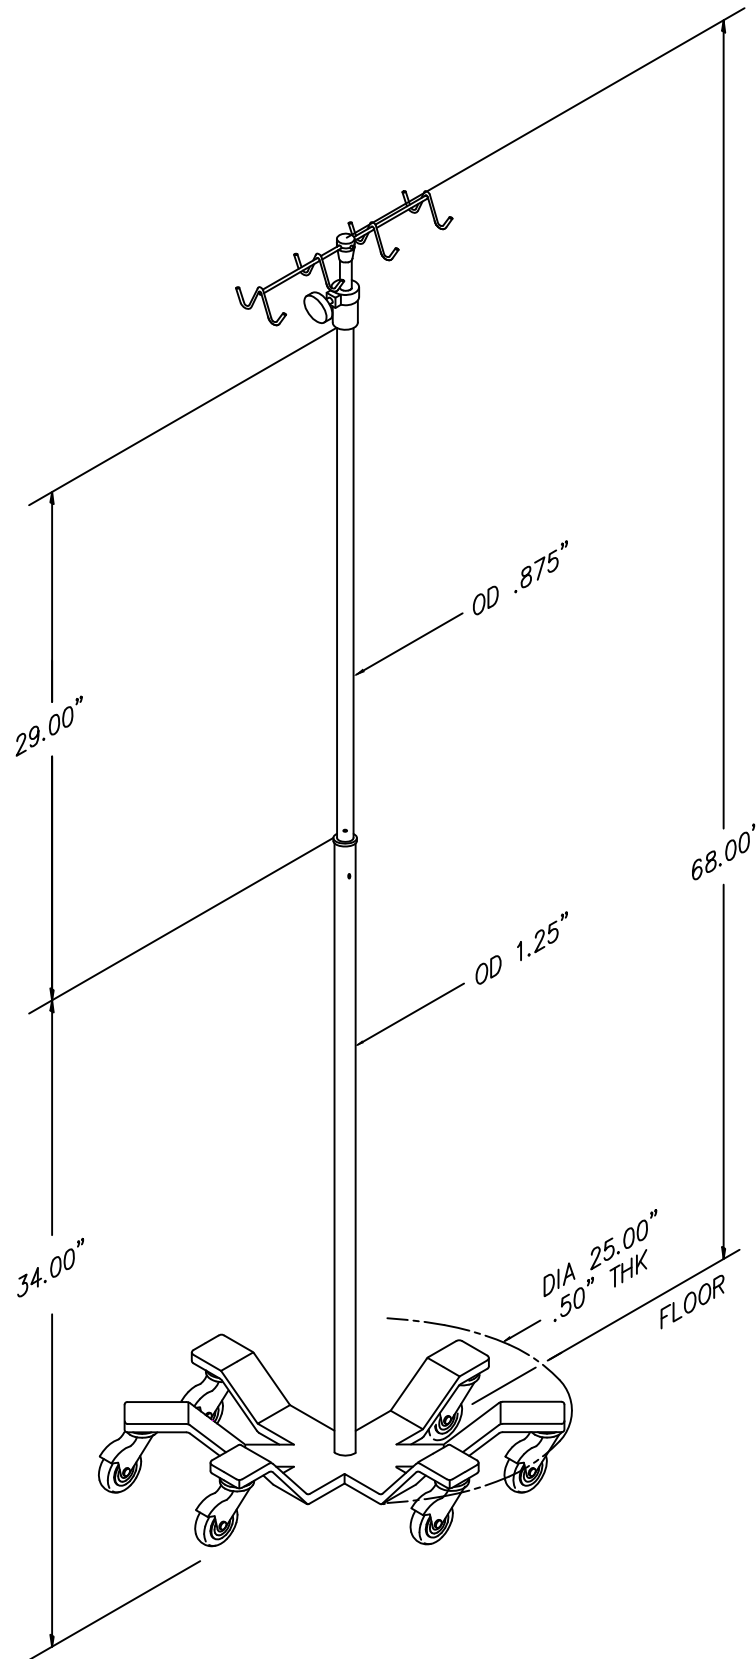

CAT. NO. 176SST

SIX-LEGGED HEAVYWEIGHT BASE 25.00" DIA. STAINLESS STEEL FINISH WITH, 6 EA SOFT RUBBER 3" BALL BEARING CASTERS, TELESCOPING STAINLESS STEEL I.V. POLE WITH 8 STAINLESS STEEL HOOKS. SLOW DESCENDING INNER POLE. 99" FULLY EXTENDED 68" COMPRESSED. SHIPPING BOX IS 13.0" X 13.0" X 35.0" BOX. SHIPPING WEIGHT 37 LBS.

NOTE: ALL DIMENSIONS ARE IN INCHES.

ILL- 176S REV A 