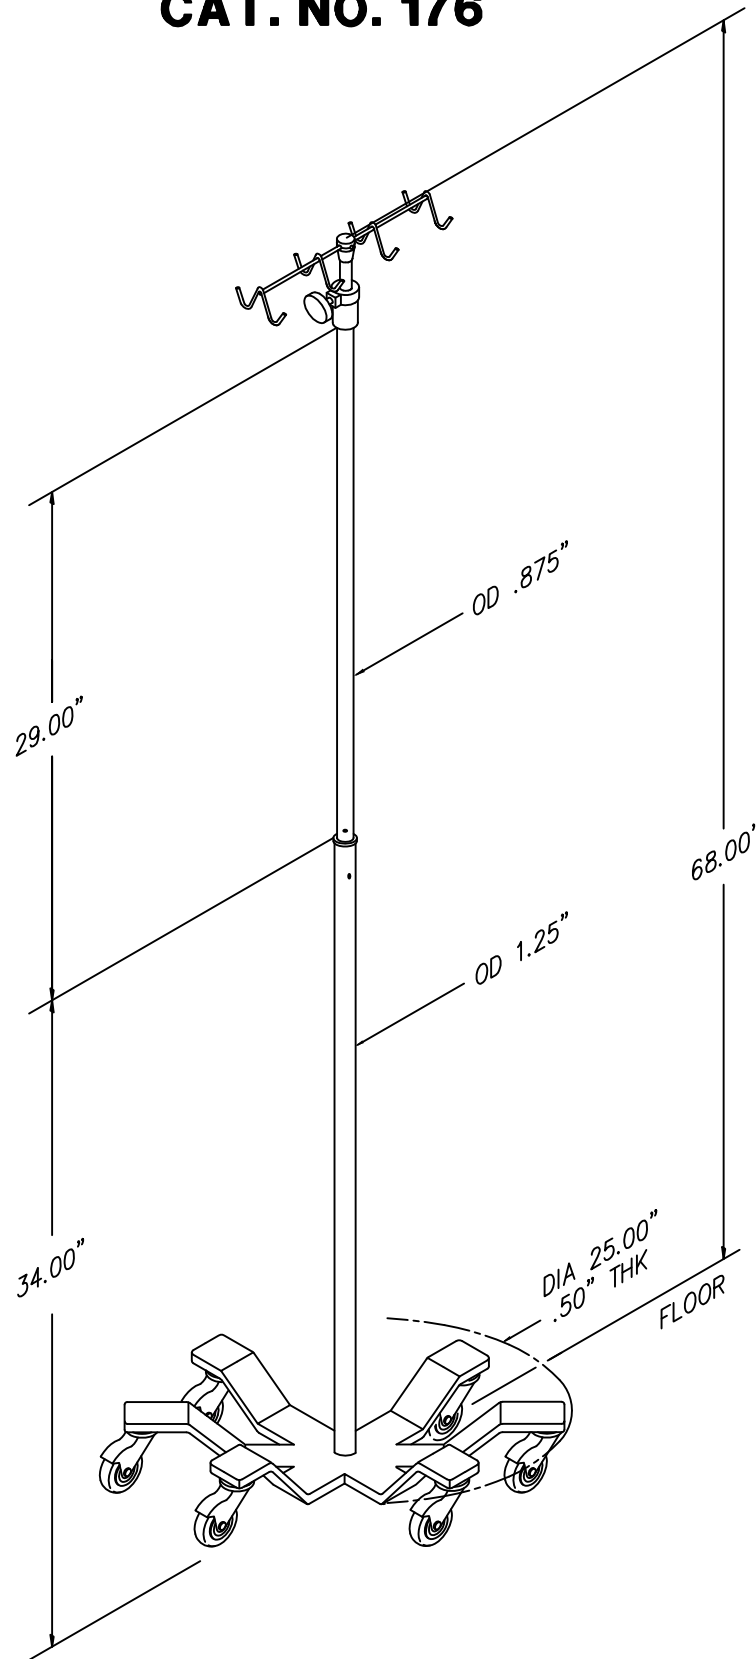

CAT. NO. 176

SIX-LEGGED HEAVYWEIGHT BASE 25.00" DIA. WHITE EPOXY FINISH WITH, 6 EA SOFT RUBBER 3" BALL BEARING CASTERS, TELESCOPING STAINLESS STEEL I.V. POLE WITH 8 STAINLESS STEEL HOOKS. SLOW DESCENDING INNER POLE. 99" FULLY EXTENDED 68" COMPRESSED. SHIPPING BOX IS 13.0" X 13.0" X 35.0" BOX. SHIPPING WEIGHT 37 LBS.

NOTE: ALL DIMENSIONS ARE IN INCHES.

ILL-176 REV A