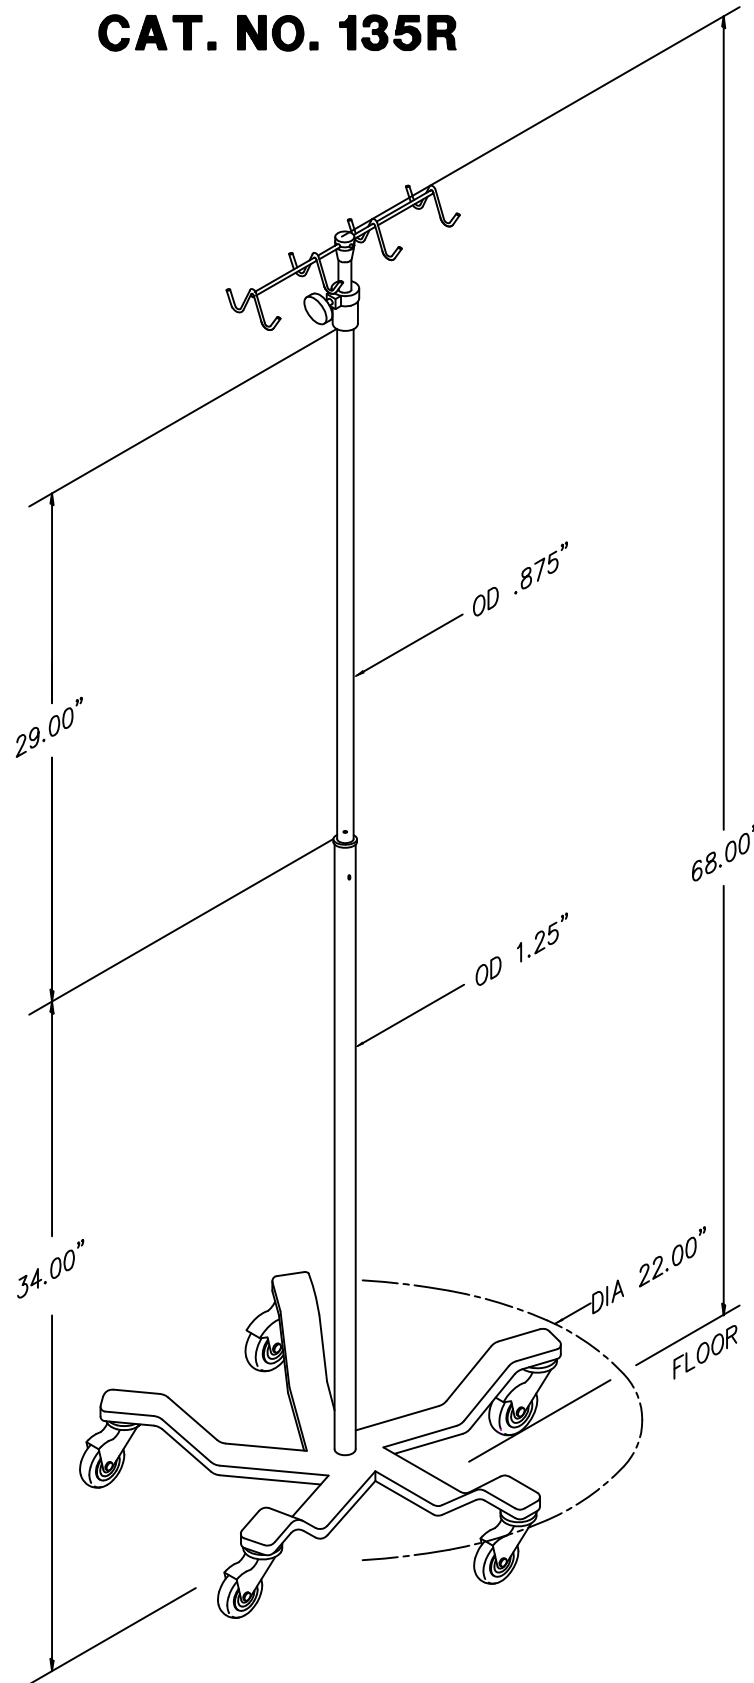

CAT. NO. 135R

FIVE-LEGGED HEAVYWEIGHT BASE 22" DIA. SKY-WHITE EPOXY FINISH WITH, 5 EA SOFT RUBBER 3" BALL BEARING CASTERS, TELESCOPING STAINLESS STEEL I.V. POLE WITH SLOW DESCENDING INNER POLE. 8 STAINLESS STEEL HOOKS 99" FULLY EXTENDED 68" COMPRESSED. SHIPPING BOX IS 22-1/4" X 20" X 34.5" SHIPPING WEIGHT 32 LBS.

NOTE: ALL DIMENSIONS ARE IN INCHES.

ILL-135R REV A 